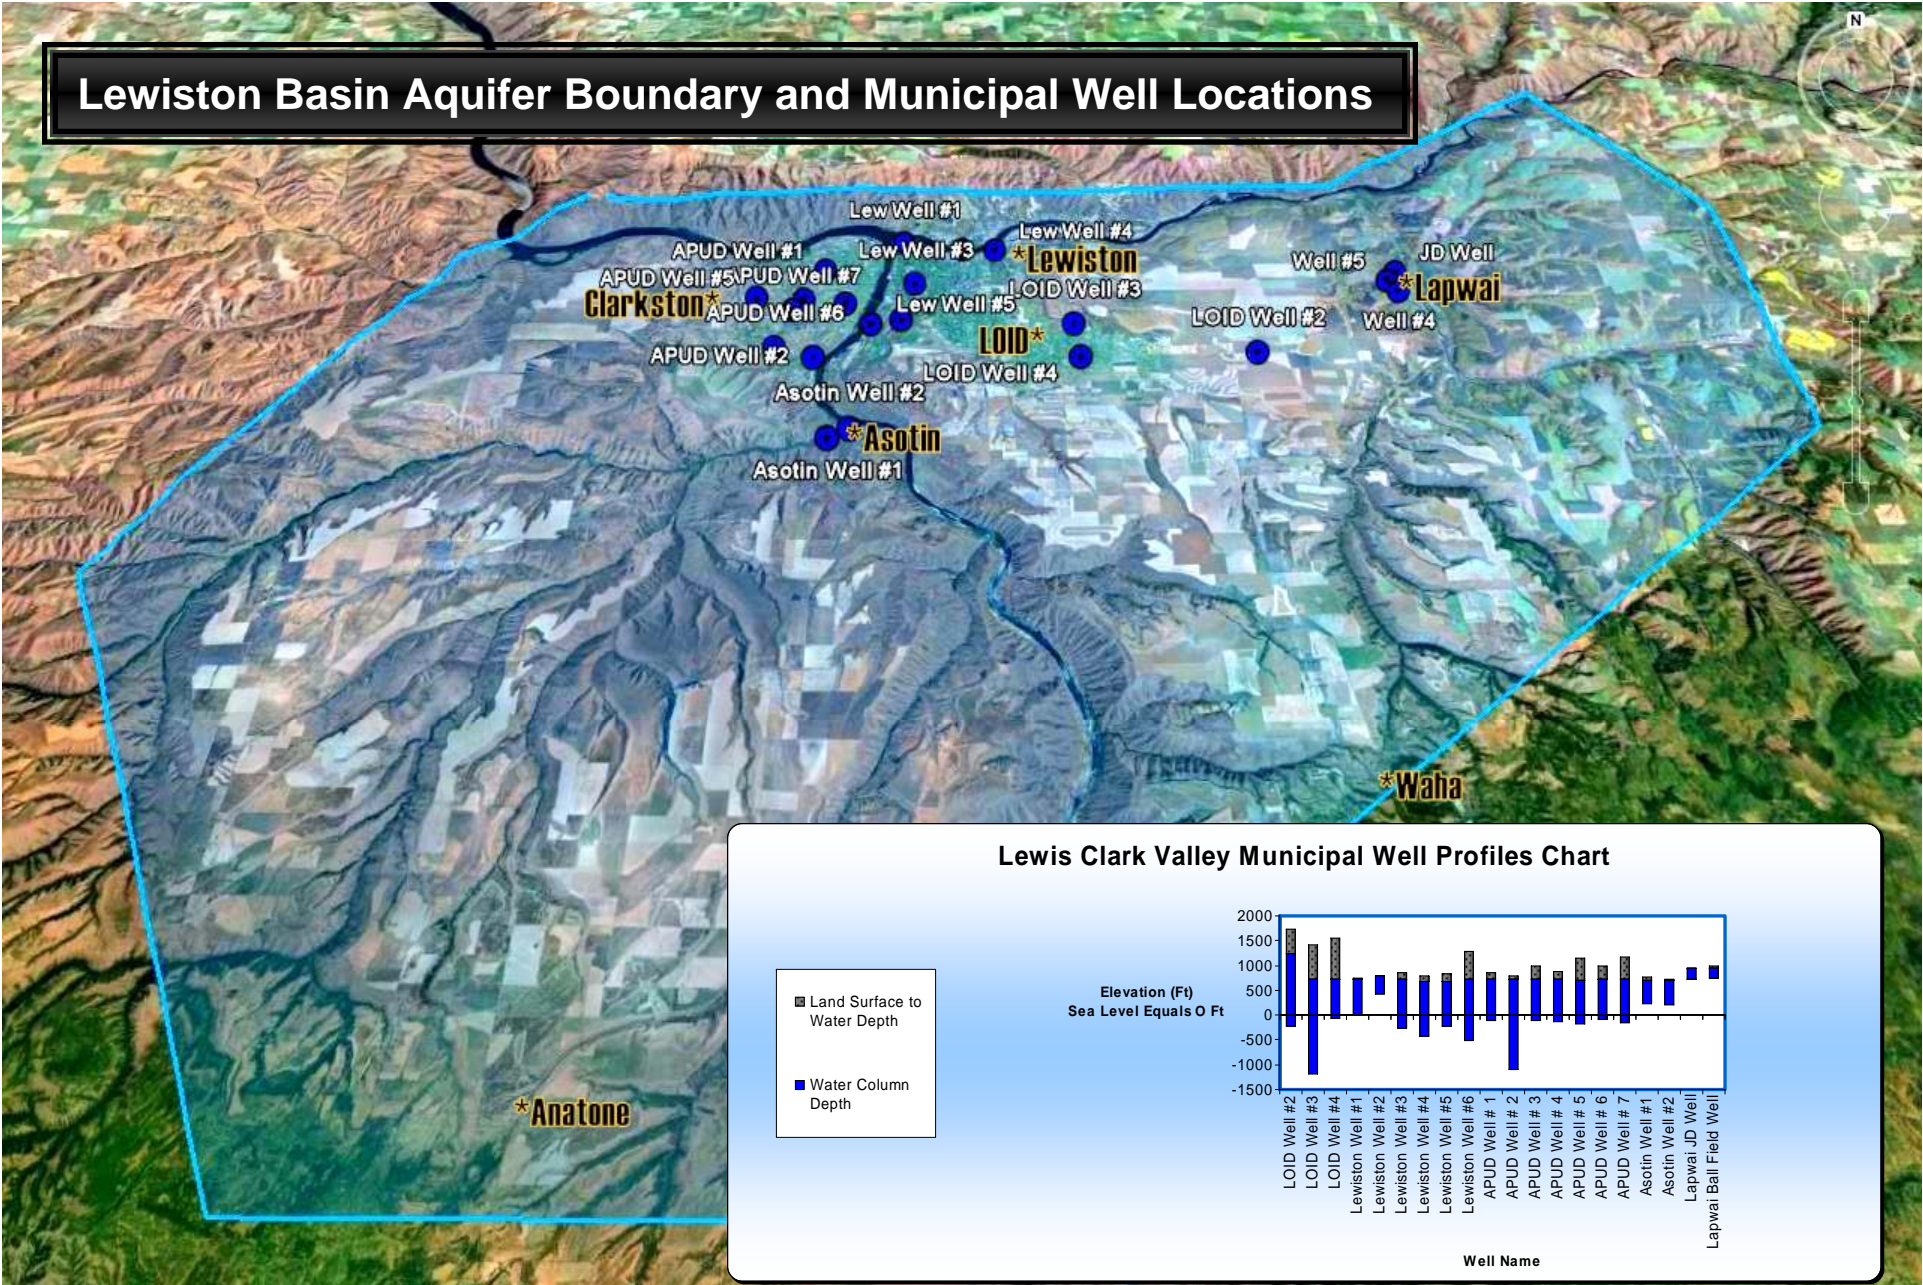

# Lewiston Basin Aquifer Boundary and Municipal Well Locations

Lewis Clark Valley Municipal Well Profiles Chart